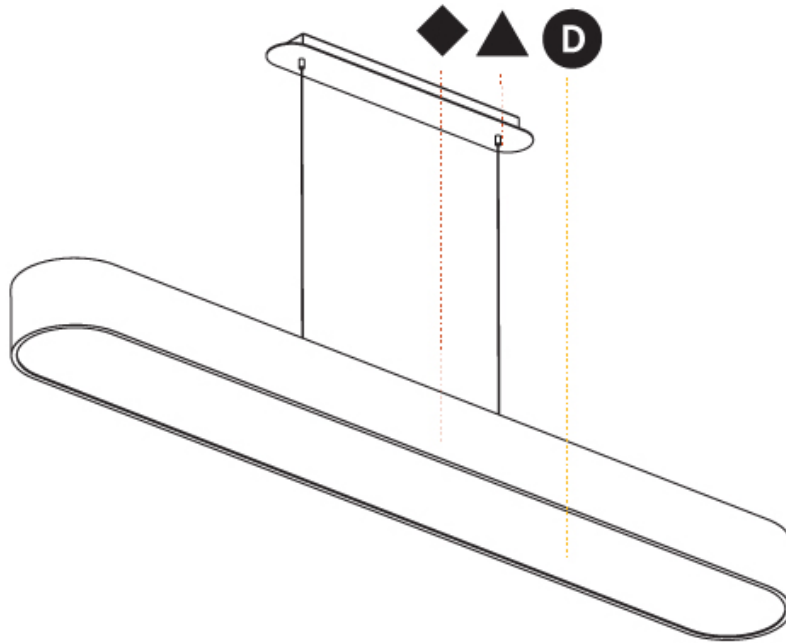

SMOOTHLINE SUSPENSION

A30275-

PROJECT _____

TYPE _____

SPECIFIER _____

QUANTITY _____

DATE _____

A