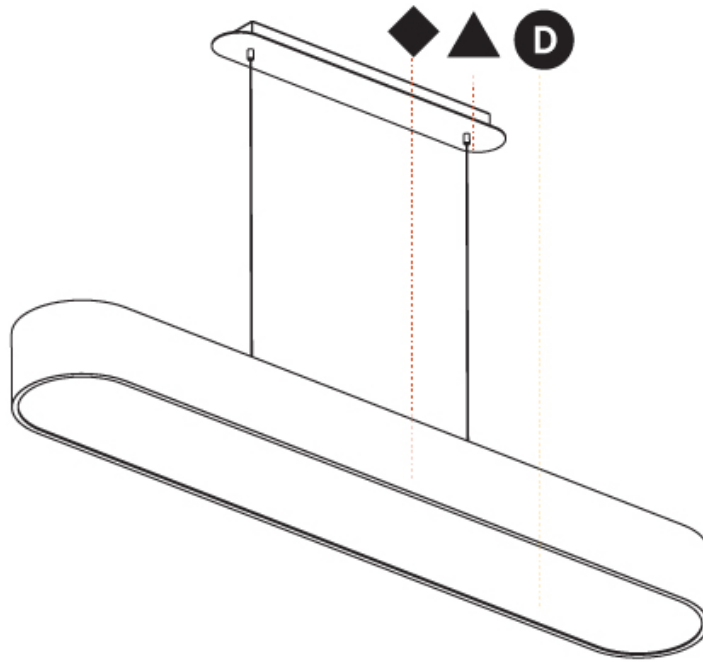

SMOOTHLINE SUSPENSION

A30271-

PROJECT	_____
TYPE	_____
SPECIFIER	_____
QUANTITY	_____
DATE	_____