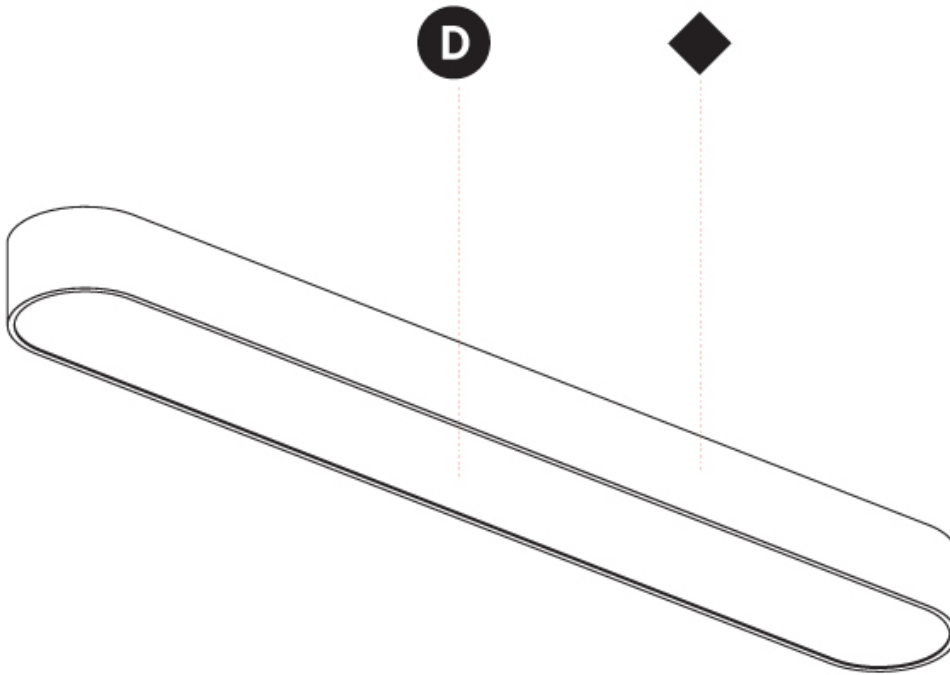

SMOOTHLINE SURFACE

A32972-

PROJECT

TYPE

SPECIFIER

QUANTITY

DATE

SMOOTHY COLOR FINISH CHART