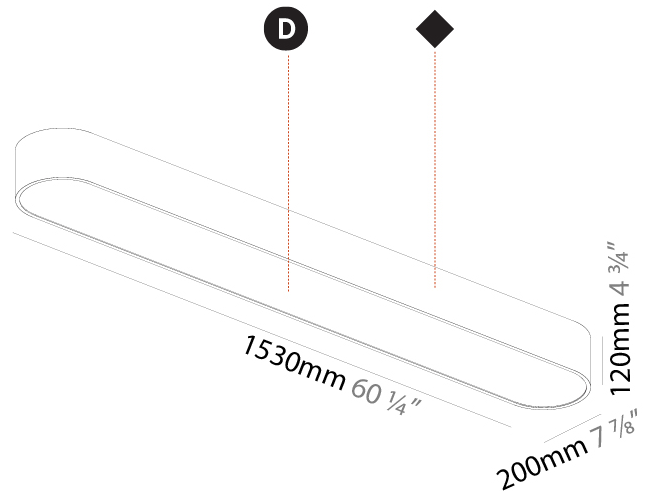

1. To build a product code in our configurator select the specify button on the base model # product page
2. To build a manual product code on this datasheet choose from the options listed below in blue font and add the suffix to the base model #

GENERAL

Series: Smoothy
Subseries: Smoothline
Brand: Prolicht
Division: Architectural
Mounting Type: Surface
Mounting Location: Ceiling
Subcategory: Ambient

PHYSICAL

Shape: Oval
Length (mm): 1530
Length (in): 60 1/4
Width (mm): 200
Width (in): 7 7/8
Height (mm): 120
Height (in): 4 3/4
Light Distribution: Direct
Diffuser: PMMA - Opal or Micro-Prism
Fixture Finish: SSR / BKV / CWI / CRY / HAB / UFT / ITA / RUA / FTG / MYG / LOD / PUS / FRO / FUP / KIA / POP / BLS / SPG / MEY / GOH / GUM / CHC / COM / ABZ / JAG / OBR / MOS / ROR
Fixture Material: Extruded Aluminum / Steel

ELECTRICAL

Lamp Type: LED (Zhaga Standard)
Input Wattage (W): 52
Total Output Wattage (W): 45
Dimming: Tri-Mode (Non-Dimming and Phase Dimming (120Vac only) and 0-10V Dimming)
Driver Included: Yes
Driver Location: Integrated
Driver Type: Constant Current - Universal
Driver Class: Class 2
Input Voltage (V): 120 - 277
Constant Current (MA): 500

LED

Color Temperature (°K): 3000 / 3500 / 4000
Max. Delivered Lumen (lm): 3650 / 3930 / 4010
CRI: >80 CRI
Lamp Life (hrs): 50000

OPTICAL

RATINGS AND CERTIFICATIONS

Certified By: Certified for North American Standards
IP rating: IP20