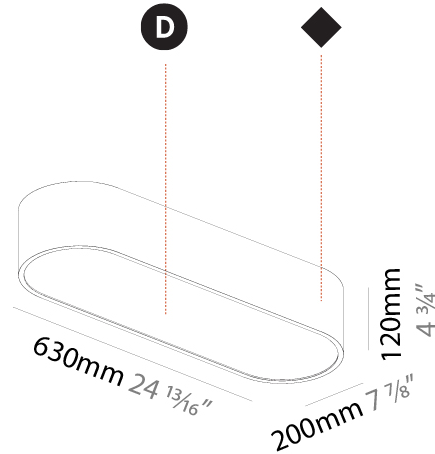

GENERAL

Series: Smoothy
Subseries: Smoothline
Brand: Prolicht
Division: Architectural
Mounting Type: Surface
Mounting Location: Ceiling
Subcategory: Ambient

PHYSICAL

Shape: Oval
Length (mm): 630
Length (in): 24 ¹³/₁₆
Width (mm): 200
Width (in): 7 ⁷/₈
Height (mm): 120
Height (in): 4 ³/₄
Light Distribution: Direct
Weight (kg): 3.403
Weight (lbs): 7.49
Diffuser: PMMA - Opal or Micro-Prism
Fixture Finish: SSR / BKV / CWI / CRY / HAB / UFT / ITA / RUA / FTG / MYG / LOD / PUS / FRO / FUP / KIA / POP / BLS / SPG / MEY / GOH / GUM / CHC / COM / ABZ / JAG / OBR / MOS / ROR
Fixture Material: Extruded Aluminum / Steel

ELECTRICAL

Lamp Type: LED (Zhaga Standard)
Input Wattage (W): 21
Total Output Wattage (W): 18
Dimming: Tri-Mode (Non-Dimming and Phase Dimming (120Vac only) and 0-10V Dimming)
Driver Included: Yes
Driver Location: Integrated
Driver Type: Constant Current - Universal
Driver Class: Class 2
Input Voltage (V): 120 - 277
Constant Current (MA): 500

LED

Color Temperature (°K): 3000 / 3500 / 4000
Max. Delivered Lumen (lm): 1460 / 1568 / 1600
CRI: >80 CRI
Lamp Life (hrs): 50000

OPTICAL

RATINGS AND CERTIFICATIONS

Certified By: Certified for North American Standards
IP rating: IP20

PROJECT
TYPE
SPECIFIER
QUANTITY
DATE