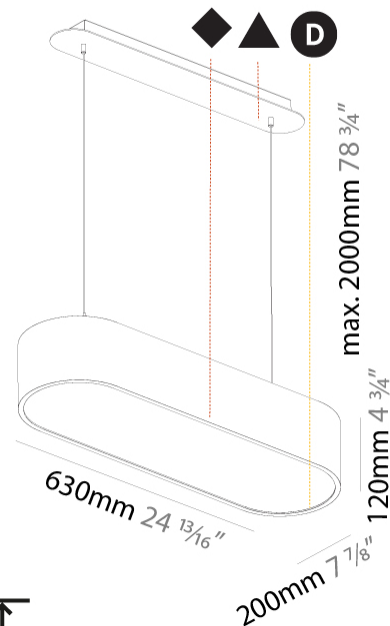

GENERAL

Series: Smoothy
Subseries: Smoothline
Brand: Prolicht
Division: Architectural
Mounting Type: Suspension
Mounting Location: Ceiling
Subcategory: Ambient

PHYSICAL

Shape: Oval
Length (mm): 630
Length (in): 24 ¹³/₁₆"
Width (mm): 200
Width (in): 7 ⁷/₈"
Height (mm): 120
Height (in): 4 ³/₄"
Max. Overall Height (mm): 2120
Max. Overall Height (in): 82 ¹/₂"
Light Distribution: Direct
Weight (kg): 5.043
Weight (lbs): 11.40
Diffuser: PMMA - Opal or Micro-Prism
Fixture Finish: SSR / BKV / CWI / CRY / HAB / UFT / ITA / RUA / FTG / MYG / LOD / PUS / FRO / FUP / KIA / POP / BLS / SPG / MEY / GOH / GUM / CHC / COM / ABZ / JAG / OBR / MOS / ROR
Fixture Material: Extruded Aluminum / Steel
Cable Details: 2000mm / 78 3/4"

ELECTRICAL

Lamp Type: LED (Zhaga Standard)
Input Wattage (W): 21
Total Output Wattage (W): 18
Dimming: Tri-Mode (Non-Dimming and Phase Dimming (120Vac only) and 0-10V Dimming)
Driver Included: Yes
Driver Location: Integrated
Driver Type: Constant Current - Universal
Driver Class: Class 2
Input Voltage (V): 120 - 277
Constant Current (MA): 500

LED

Number of LEDs: 6 x 3W
Color Temperature (°K): 3000 / 3500 / 4000
Max. Delivered Lumen (lm): 1530 / 1646 / 1680
Lamp Life (hrs): 50000

OPTICAL

RATINGS AND CERTIFICATIONS

Certified By: Certified for North American Standards
IP rating: IP20