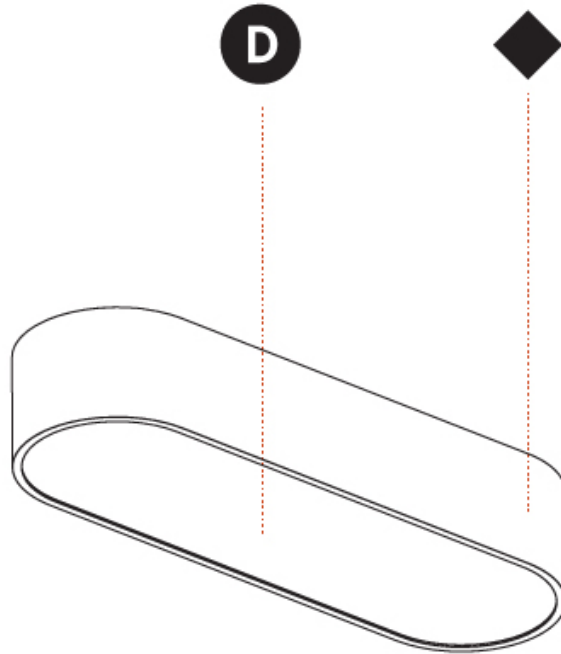

A32966-

PROJECT

TYPE

SPECIFIER

QUANTITY

DATE